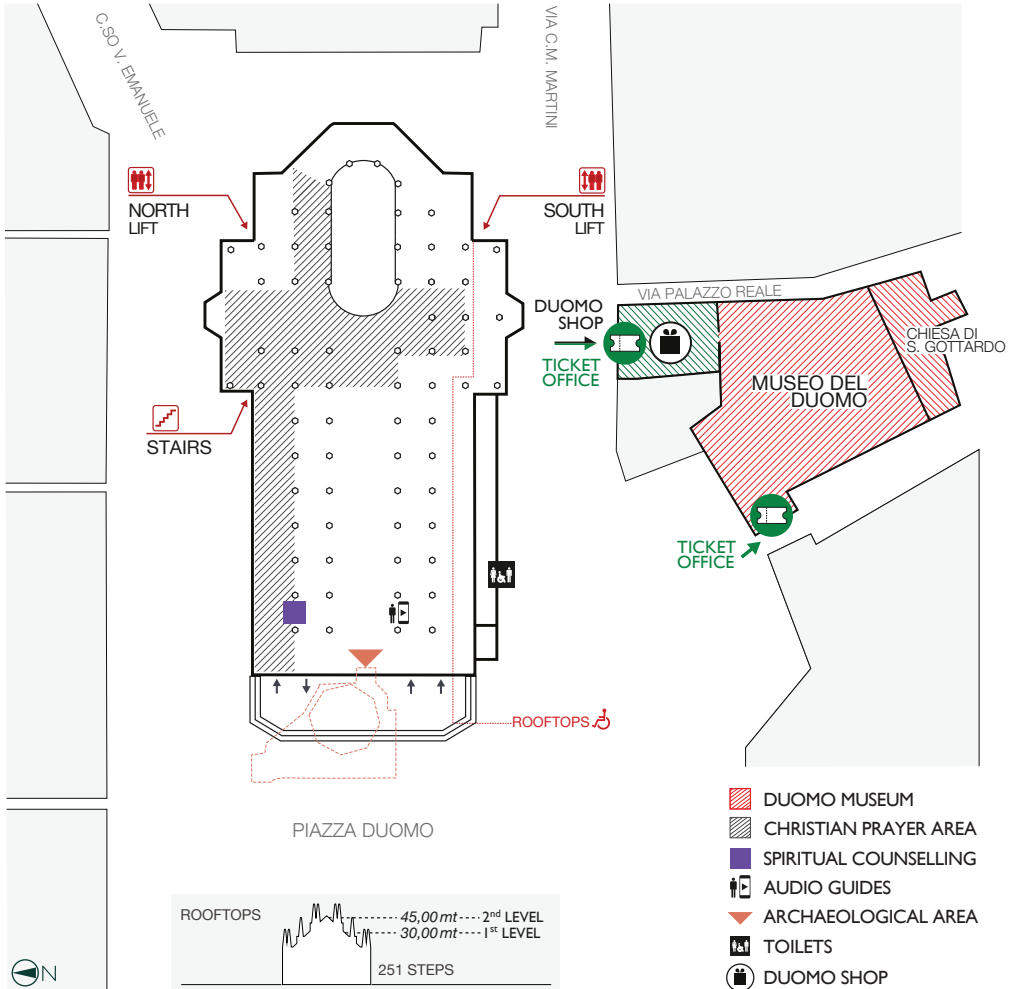

Please dress appropriately.
Cloaks can be bought from the ticket offices.

Please check online Regulations

In order to facilitate entry, visitors are kindly requested to empty pockets of metal objects and to open bags and backpacks.

- DUOMO MUSEUM
- CHRISTIAN PRAYER AREA
- SPIRITUAL COUNSELLING
- AUDIO GUIDES
- ARCHAEOLOGICAL AREA
- TOILETS
- DUOMO SHOP